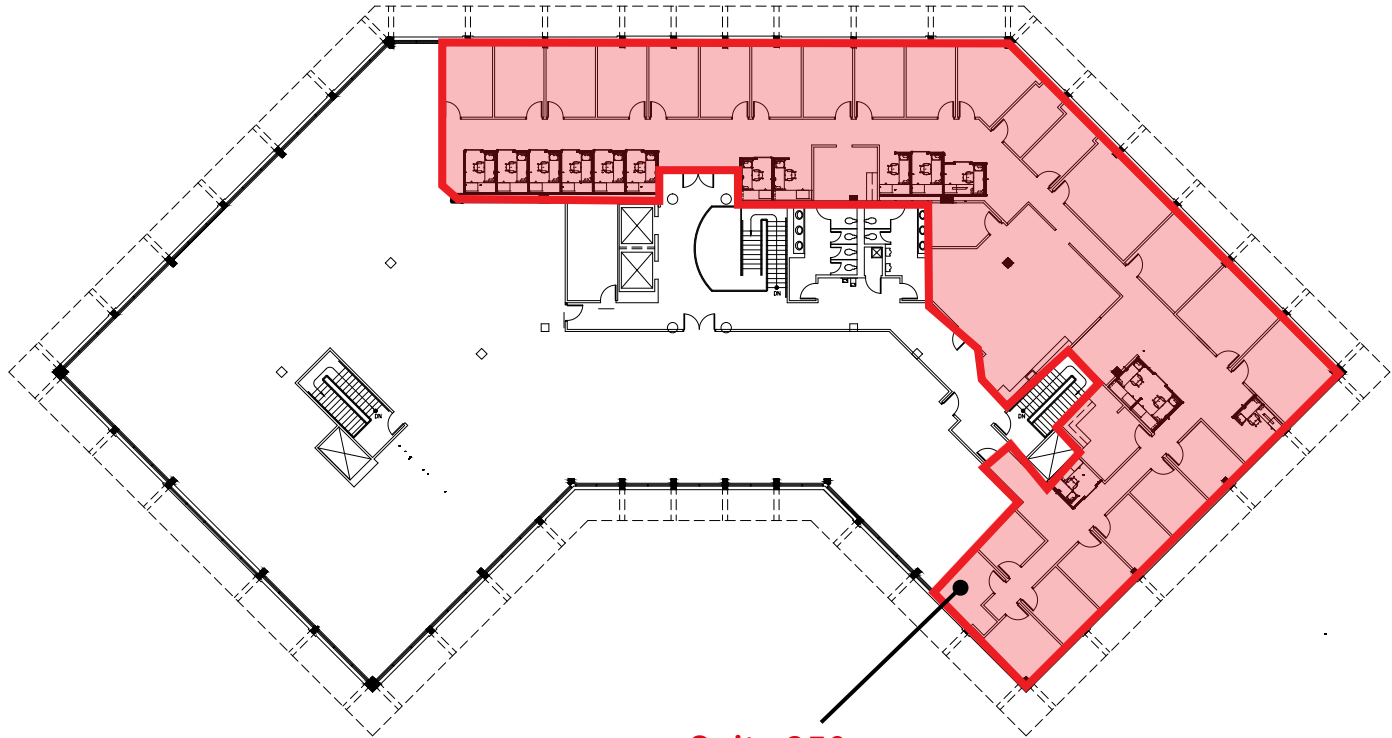

# Makefield Crossing | North Campus

1020 Stony Hill Road - Suite 250

**Suite 250**  
9,590 s.f.

**FOR MORE INFORMATION PLEASE CONTACT:**

**Doug Newbert**  
Executive Vice President  
+1 610 249 2273  
doug.newbert@jll.com