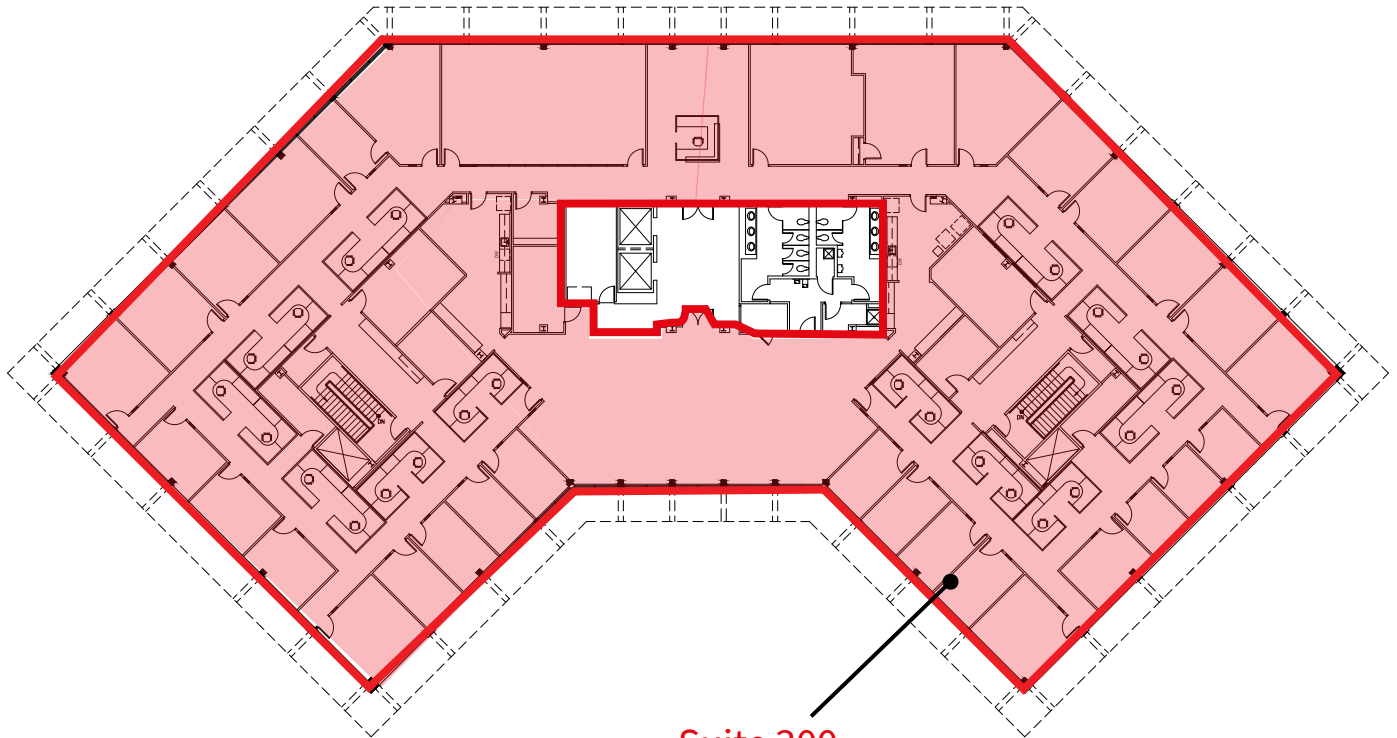

# Makefield Crossing | North Campus

1020 Stony Hill Road - Suite 300

**Suite 300**  
20,509 s.f.

**FOR MORE INFORMATION PLEASE CONTACT:**

**Doug Newbert**  
Executive Vice President  
+1 610 249 2273  
doug.newbert@jll.com