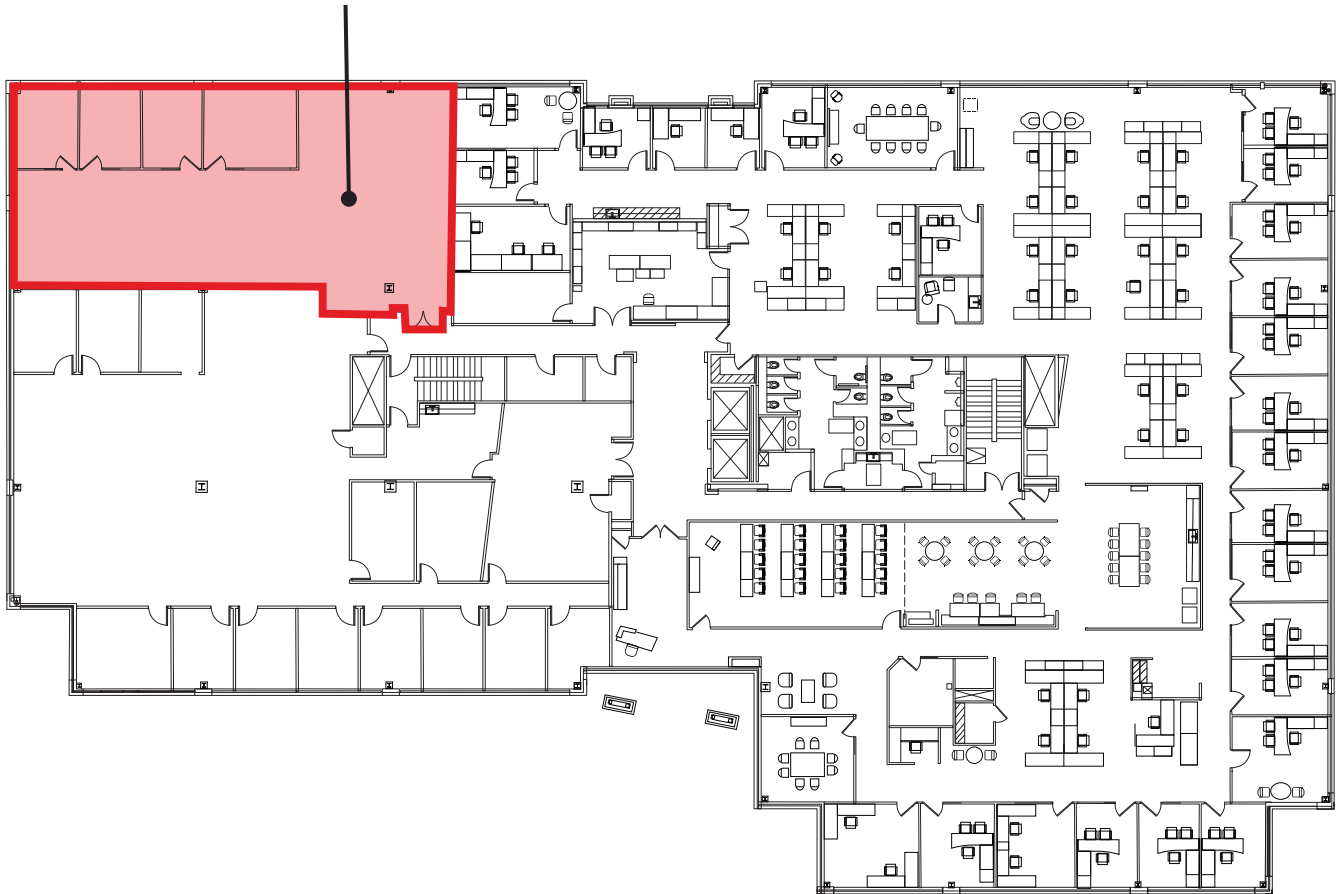

# Makefield Crossing | North Campus

770 Township Line Road – Suite 301

**Suite 301**  
**3,080 s.f**

**FOR MORE INFORMATION PLEASE CONTACT:**

**Doug Newbert**  
Executive Vice President  
+1 610 249 2273  
doug.newbert@jll.com