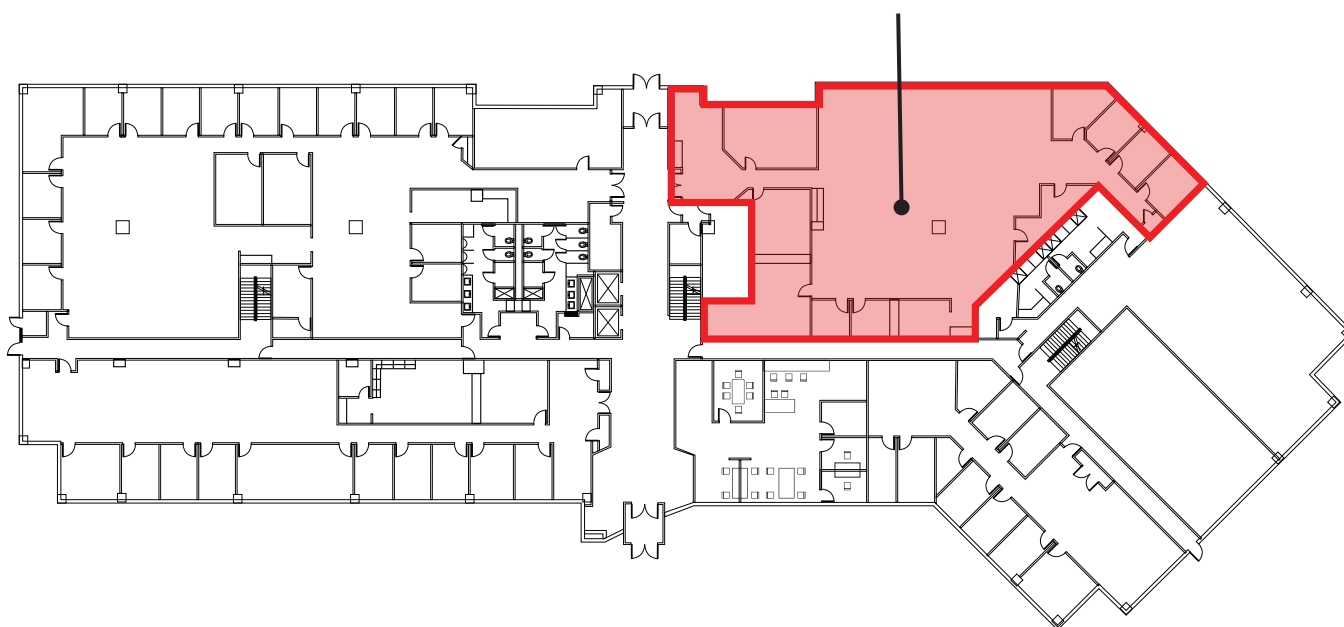

Makefield Crossing | North Campus

790 Township Line Road - Suite 120

Suite 120

7,139 r.s.f

FOR MORE INFORMATION PLEASE CONTACT:

Doug Newbert

Executive Vice President

+1 610 249 2273