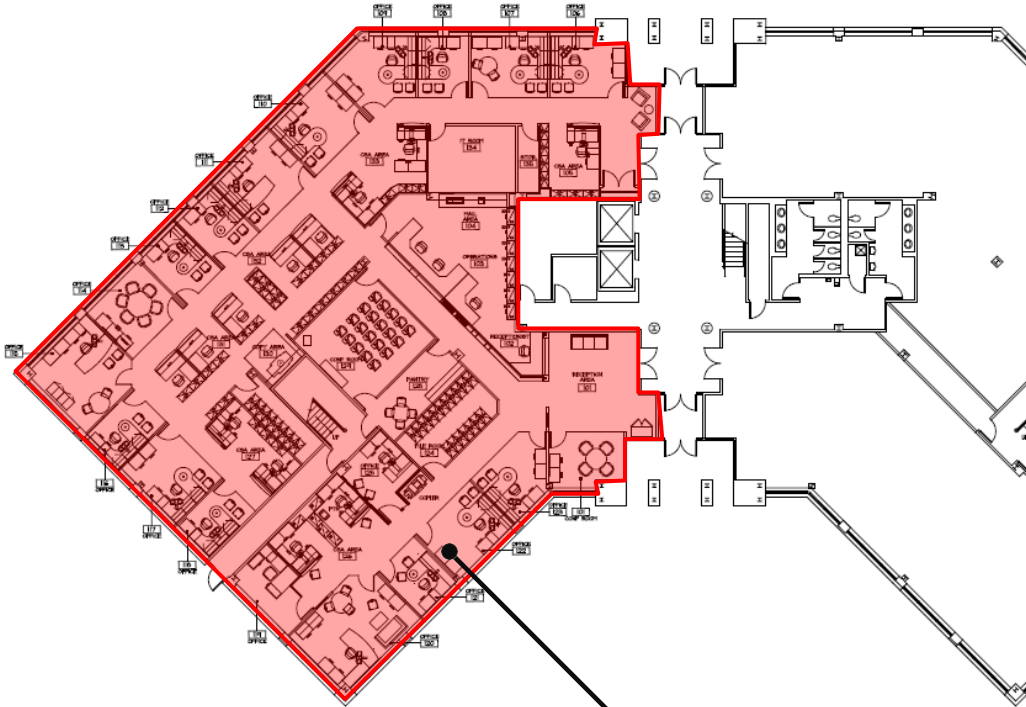

Makefield Crossing | North Campus

1020 Stony Hill Road – Suite 100

Suite 100
9,886 s.f.

FOR MORE INFORMATION PLEASE CONTACT:

Doug Newbert

Executive Vice President
+1 610 249 2273
doug.newbert@am.jll.com

Mike MacCrary